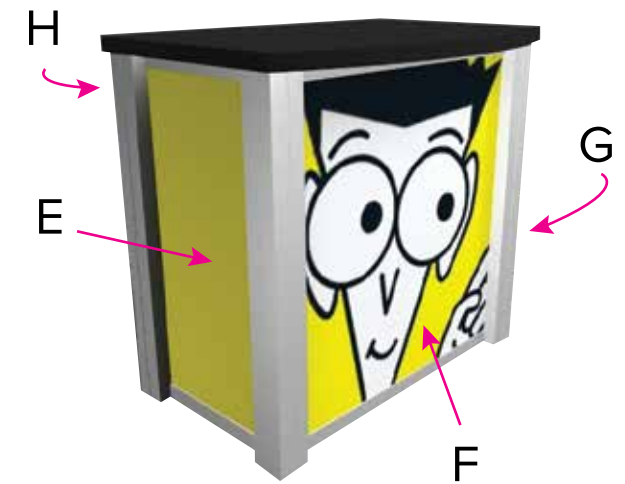

## Rectangular Counter - Velcro Sintra Graphics, Sintra Infill Door Graphic Option

Sintra Infill Note:  
1/4" of graphic perimeter is  
hidden by extrusion

NOTE: All Raster Art (jpg, tiff,psd, png, etc.) must be at least 100 dpi at print size.

# Graphic Template Rectangular Counter - Sintra Infill Graphics Option

Sintra Infill Note: 1/4" of graphic perimeter is hidden by extrusion

NOTE: All Raster Art (jpg, tiff, psd, png, etc.) must be at least 100 dpi at print size.